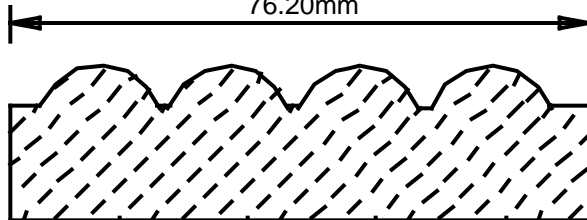

WEINIG CASING AND BASE PATTERNS FLUTED

FB22551
2.25"
57.15mm

FB22552
2.25"
57.15mm

FB22571
2.25"
57.15mm

FB25071
2.5"
63.50mm

FB26241
2.625"
66.68mm

FB27591
2.75"
69.85mm

FB30041
3"
76.20mm

FC50041
5"
127.00mm

FC50042
5"
127.00mm

**PRINT
THIS SECTION**

**ORDERING
INFORMATION**

**RETURN TO
Table of Contents**

**RETURN TO
Beginning of Section**