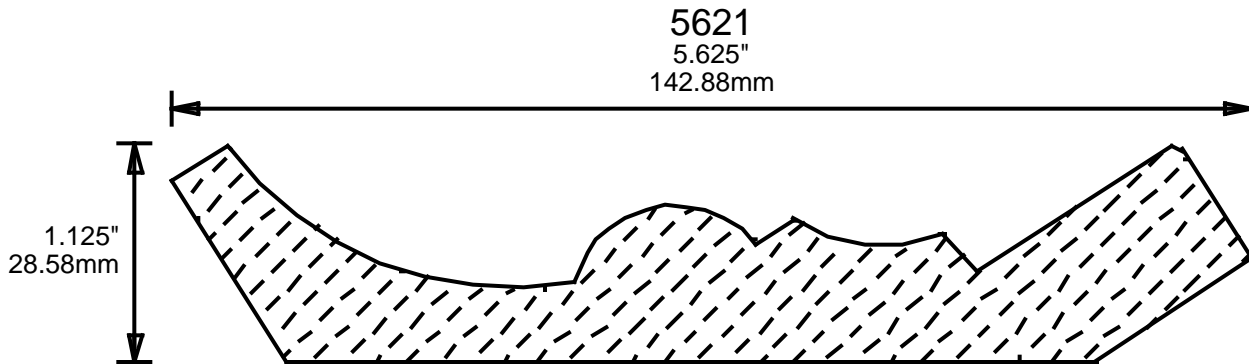

# WEINIG CROWN MOULDING PATTERNS

**PRINT  
THIS SECTION**

**ORDERING  
INFORMATION**

**RETURN TO  
Table of Contents**

**RETURN TO  
Beginning of Section**

0.812"  
20.62mm

6006

6"

152.40mm

0.75"  
19.05mm

6007

6"

152.40mm

1.125"  
28.58mm

6008

6"

152.40mm

1"  
25.40mm

**PRINT  
THIS SECTION**

**RETURN TO  
Beginning of Section**

**RETURN TO  
Table of Contents**