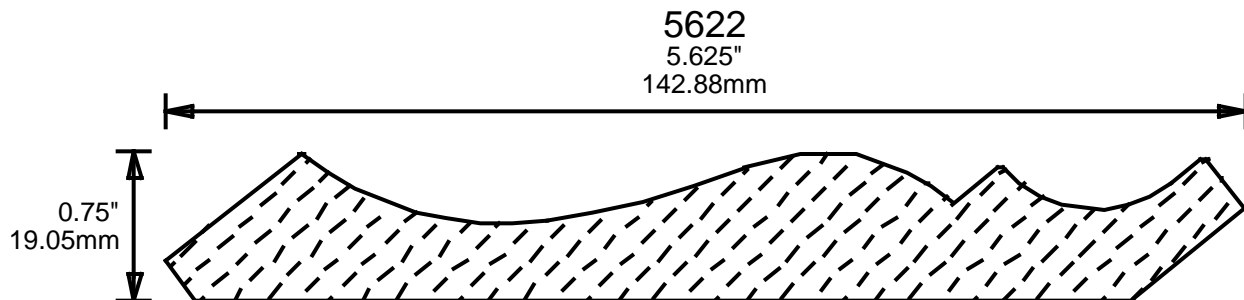

# WEINIG CROWN MOULDING PATTERNS

**PRINT  
THIS SECTION**

**ORDERING  
INFORMATION**

**RETURN TO  
Table of Contents**

**RETURN TO  
Beginning of Section**

0.812"  
20.62mm

6006

6"

152.40mm

0.75"  
19.05mm

6007

6"

152.40mm

1.125"  
28.58mm

6008

6"

152.40mm

1"  
25.40mm

**PRINT  
THIS SECTION**

**RETURN TO  
Beginning of Section**

**RETURN TO  
Table of Contents**