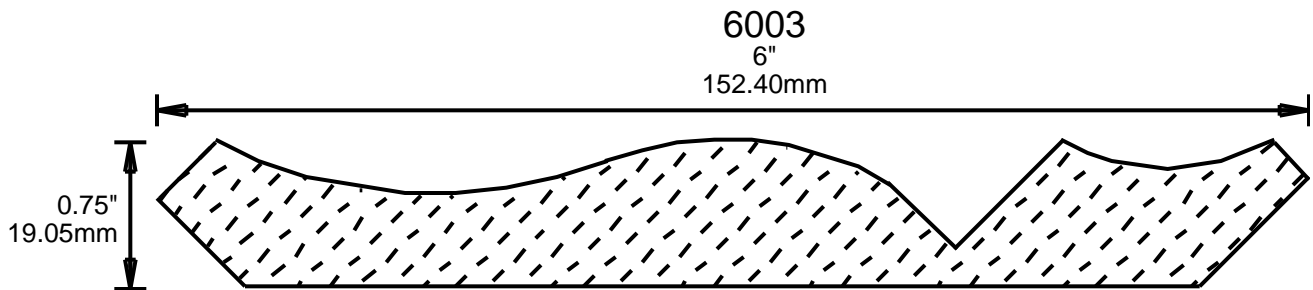

WEINIG CROWN MOULDING PATTERNS

**PRINT
THIS SECTION**

**ORDERING
INFORMATION**

**RETURN TO
Table of Contents**

**RETURN TO
Beginning of Section**