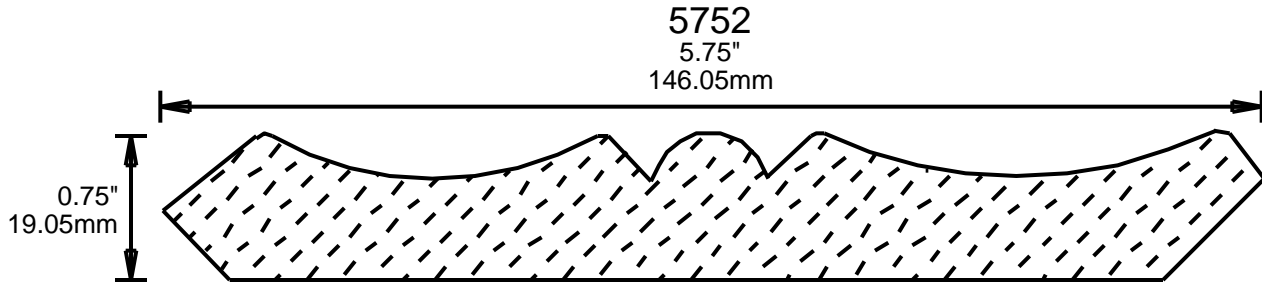

WEINIG CROWN MOULDING PATTERNS

**PRINT
THIS SECTION**

**ORDERING
INFORMATION**

**RETURN TO
Table of Contents**

**RETURN TO
Beginning of Section**