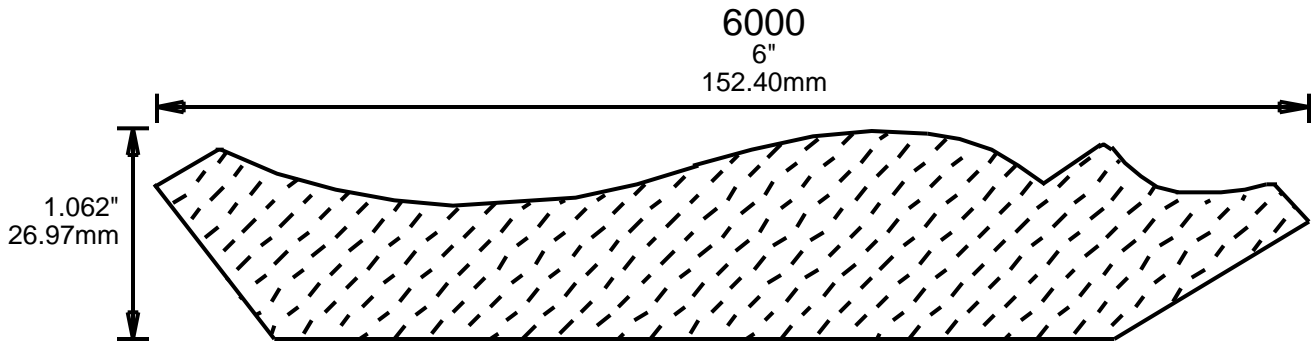

WEINIG CROWN MOULDING PATTERNS

**PRINT
THIS SECTION**

**ORDERING
INFORMATION**

**RETURN TO
Table of Contents**

**RETURN TO
Beginning of Section**