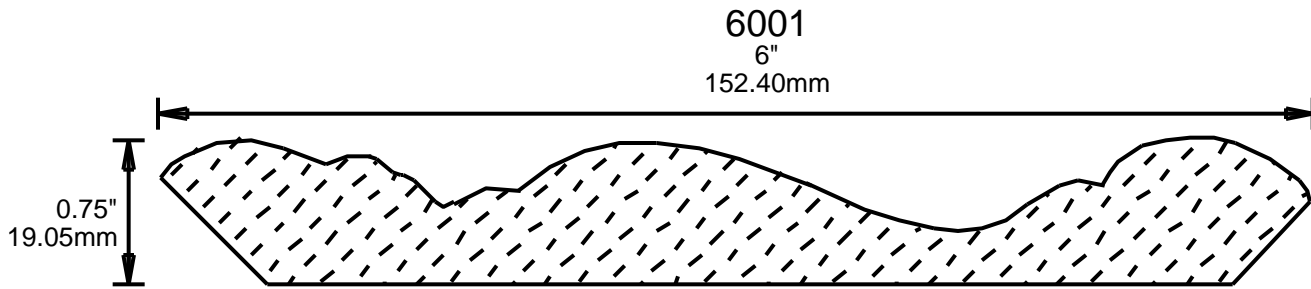

WEINIG CROWN MOULDING PATTERNS

**PRINT
THIS SECTION**

**ORDERING
INFORMATION**

**RETURN TO
Table of Contents**

**RETURN TO
Beginning of Section**