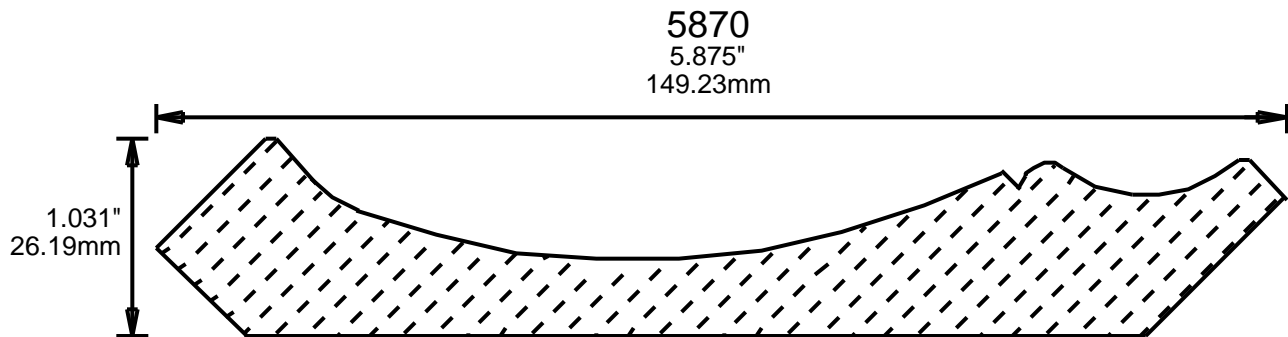

WEINIG CROWN MOULDING PATTERNS

**PRINT
THIS SECTION**

**ORDERING
INFORMATION**

**RETURN TO
Table of Contents**

**RETURN TO
Beginning of Section**