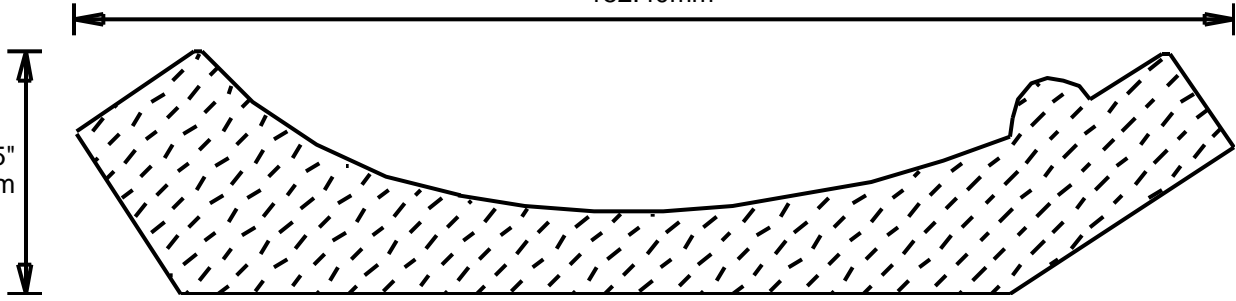

WEINIG CROWN MOULDING PATTERNS

6004

6"

152.40mm

1.25"
31.75mm