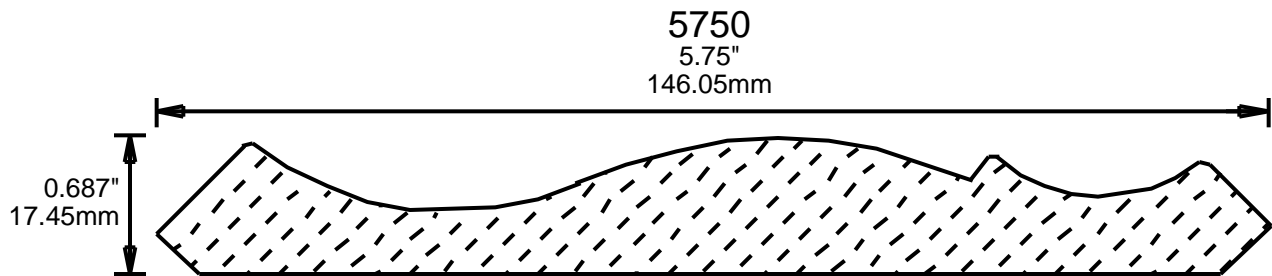

WEINIG CROWN MOULDING PATTERNS