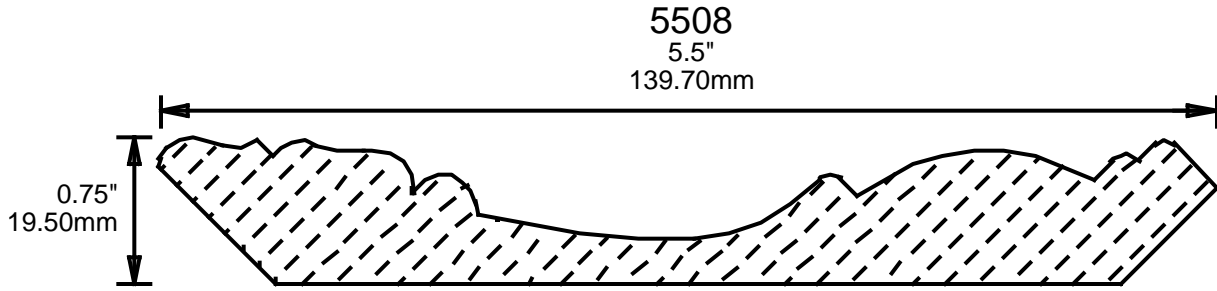

# WEINIG CROWN MOULDING PATTERNS

**PRINT  
THIS SECTION**

**ORDERING  
INFORMATION**

**RETURN TO  
Table of Contents**

**RETURN TO  
Beginning of Section**

0.812"  
20.62mm

6006

6"

152.40mm

0.75"  
19.05mm

6007

6"

152.40mm

1.125"  
28.58mm

6008

6"

152.40mm

1"  
25.40mm

**PRINT  
THIS SECTION**

**RETURN TO  
Beginning of Section**

**RETURN TO  
Table of Contents**