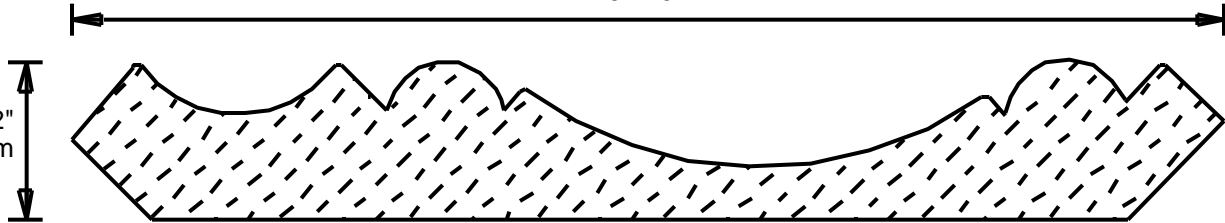

6005

6"

152.40mm

0.812"
20.62mm