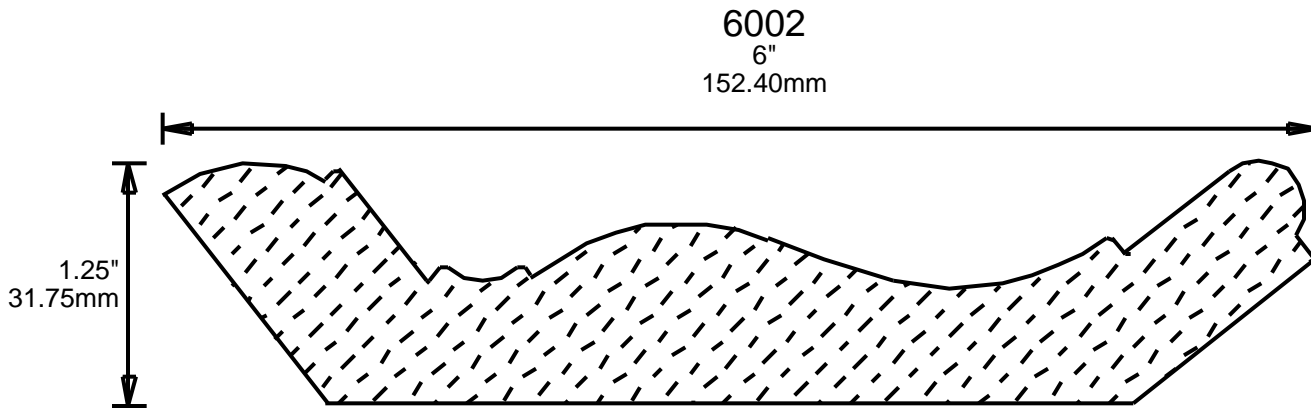

WEINIG CROWN MOULDING PATTERNS

**PRINT
THIS SECTION**

**ORDERING
INFORMATION**

**RETURN TO
Table of Contents**

**RETURN TO
Beginning of Section**