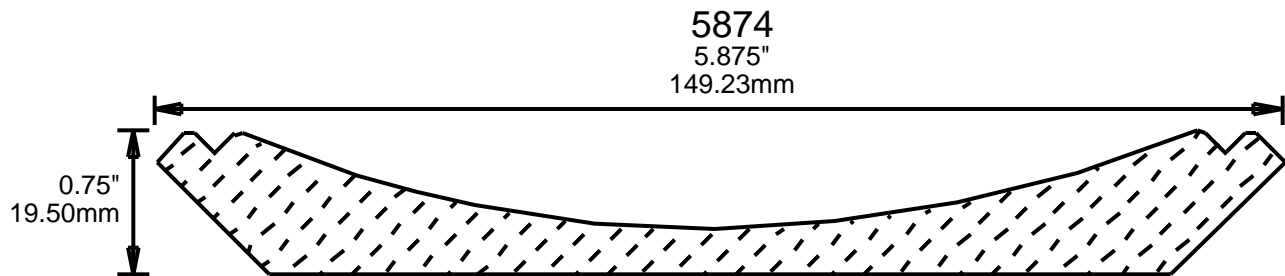

WEINIG CROWN MOULDING PATTERNS