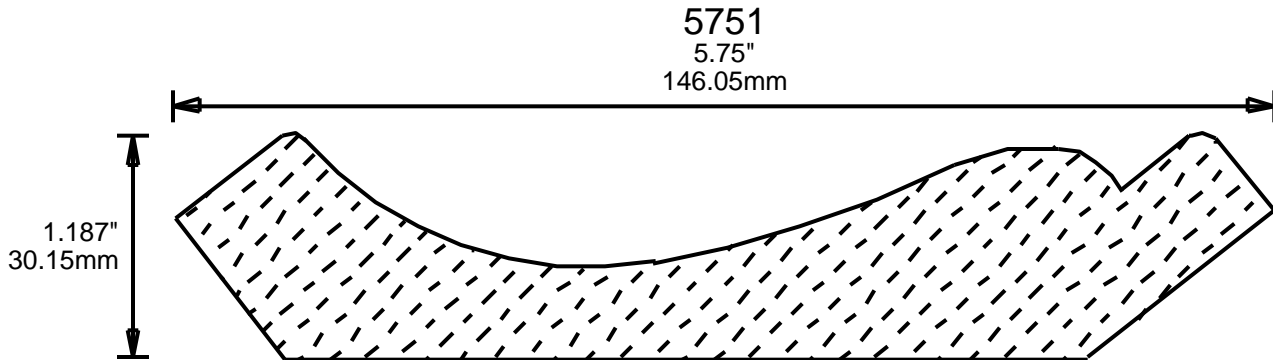

WEINIG CROWN MOULDING PATTERNS