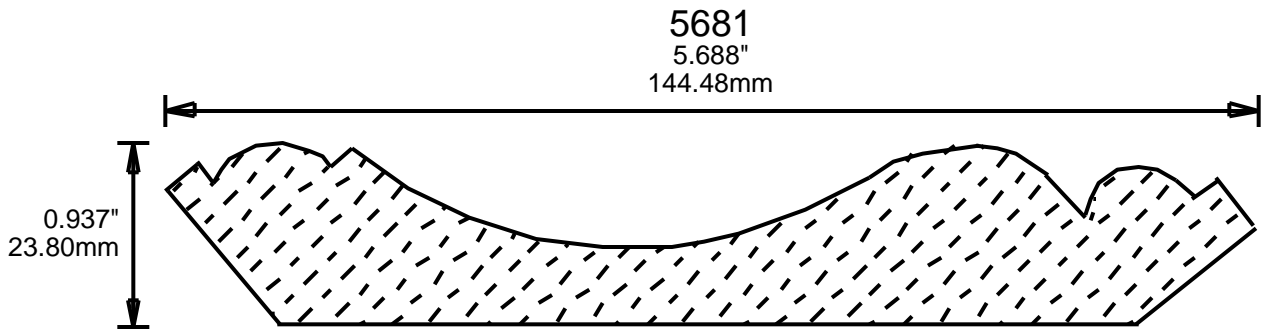

WEINIG CROWN MOULDING PATTERNS