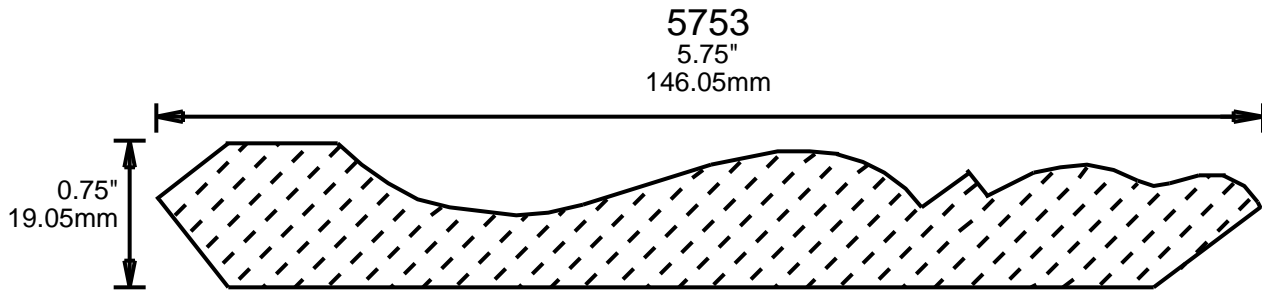

WEINIG CROWN MOULDING PATTERNS

**PRINT
THIS SECTION**

**ORDERING
INFORMATION**

**RETURN TO
Table of Contents**

**RETURN TO
Beginning of Section**