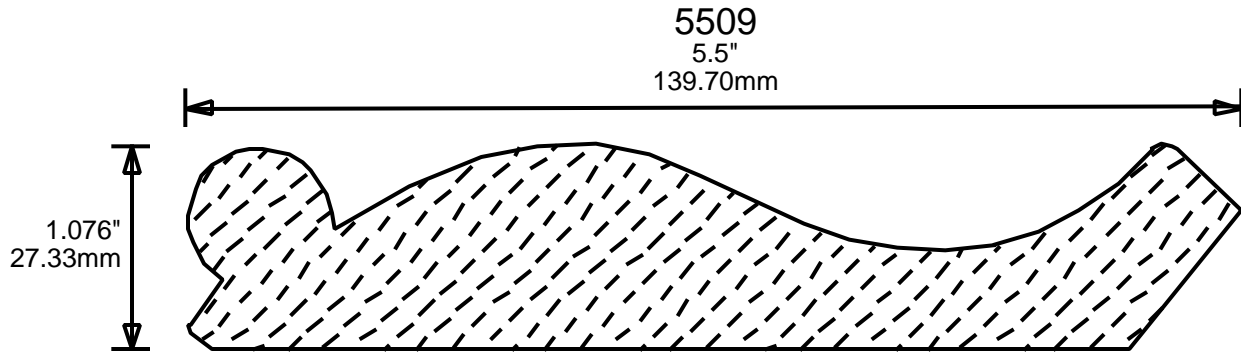

# WEINIG CROWN MOULDING PATTERNS

**PRINT  
THIS SECTION**

**ORDERING  
INFORMATION**

**RETURN TO  
Table of Contents**

**RETURN TO  
Beginning of Section**

0.812"  
20.62mm

6006

6"

152.40mm

0.75"  
19.05mm

6007

6"

152.40mm

1.125"  
28.58mm

6008

6"

152.40mm

1"  
25.40mm

**PRINT  
THIS SECTION**

**RETURN TO  
Beginning of Section**

**RETURN TO  
Table of Contents**