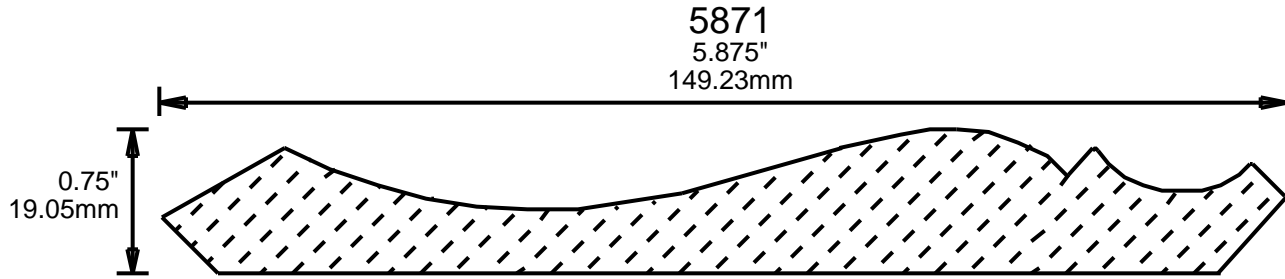

WEINIG CROWN MOULDING PATTERNS