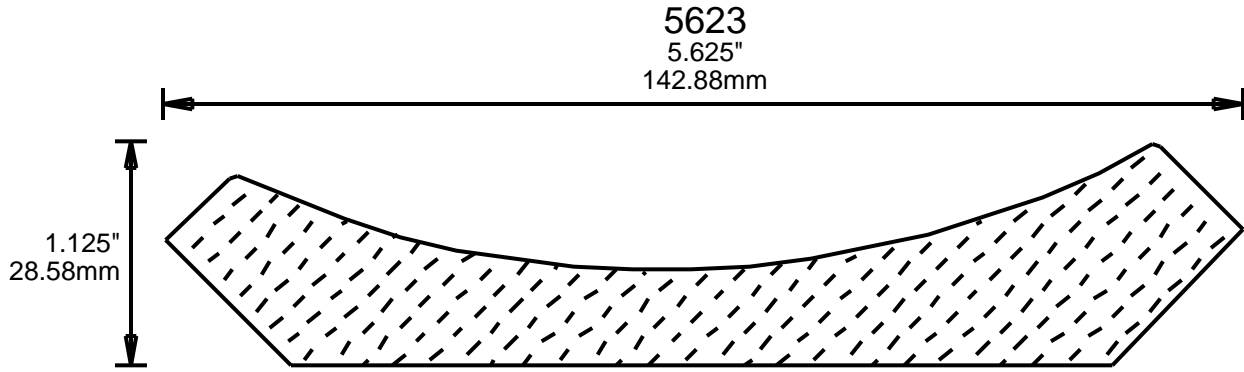

WEINIG CROWN MOULDING PATTERNS