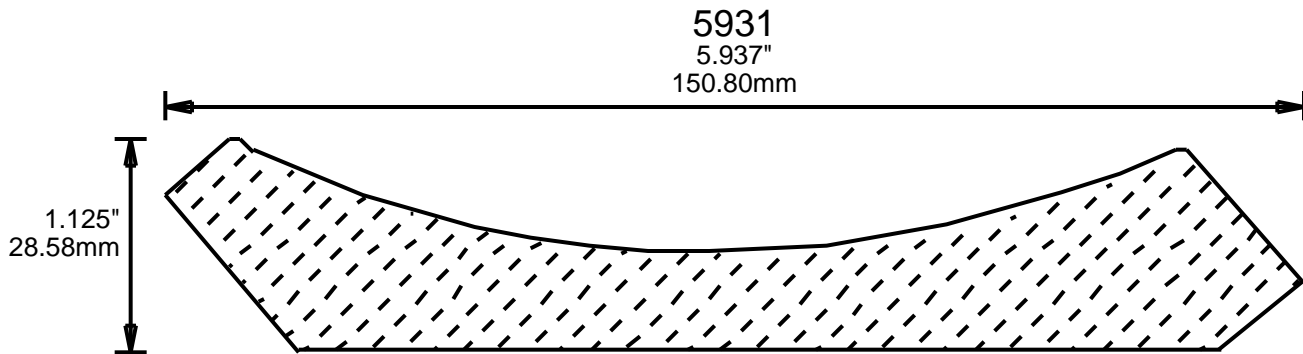

WEINIG CROWN MOULDING PATTERNS