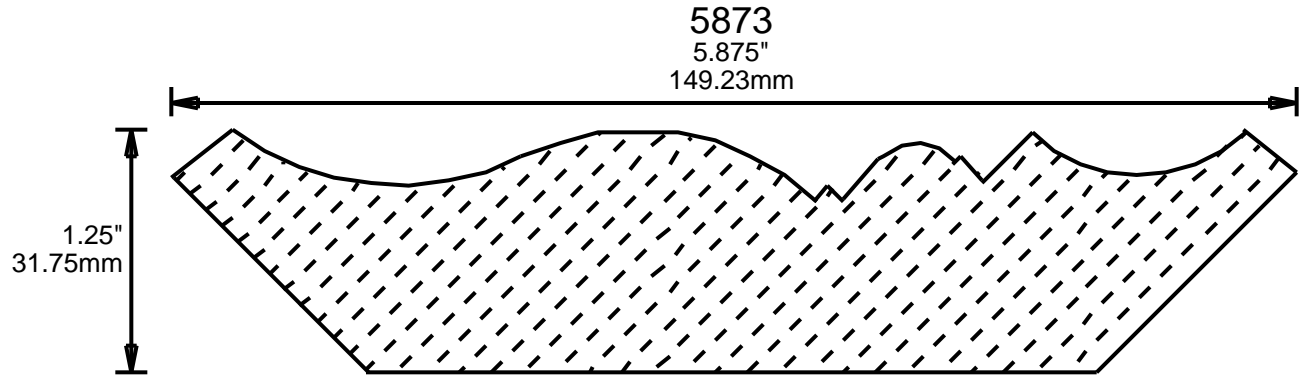

WEINIG CROWN MOULDING PATTERNS