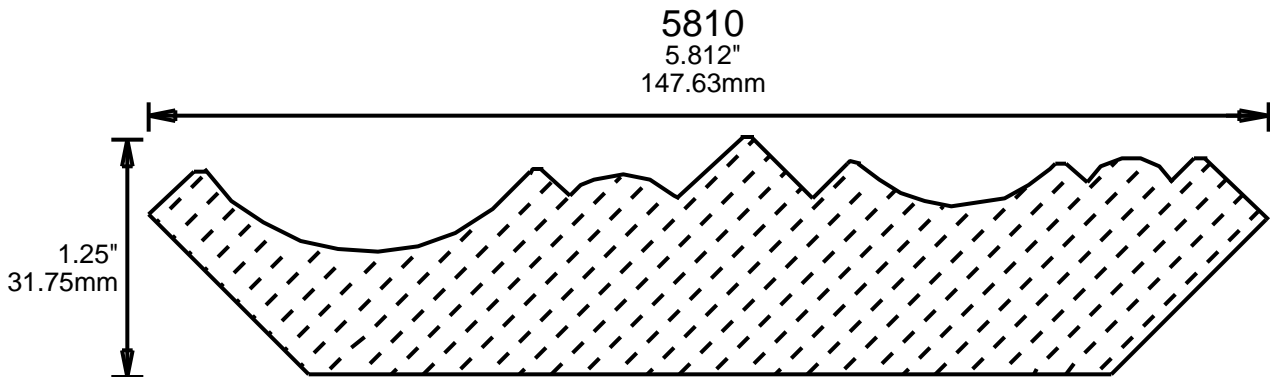

WEINIG CROWN MOULDING PATTERNS

**PRINT
THIS SECTION**

**ORDERING
INFORMATION**

**RETURN TO
Table of Contents**

**RETURN TO
Beginning of Section**